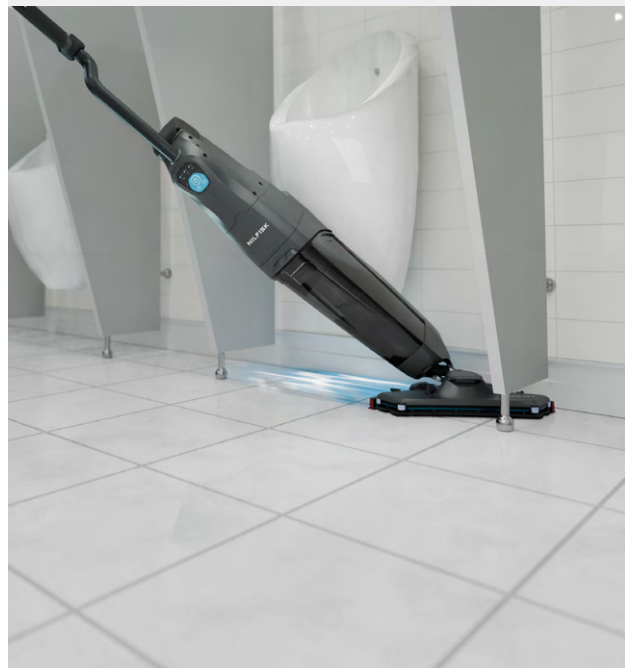

Enhanced protection

Nilfisk Dryft is proven to clean more effectively than manual methods, ensuring there's no spread of dirt and bacteria across the floor like a mop might. This is because all dirty water is picked up during cleaning.