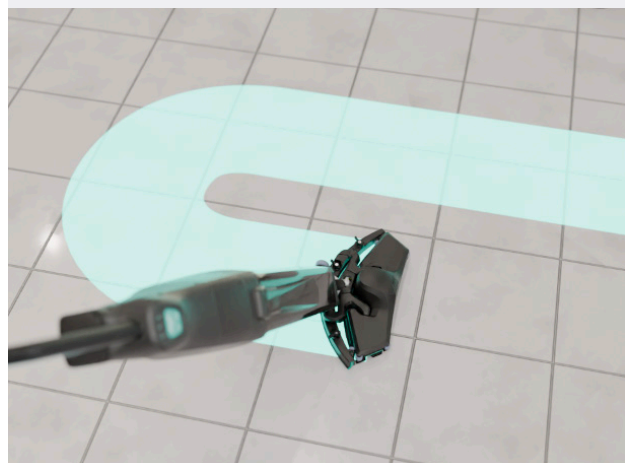

S-motion

The S-motion effortlessly guides the machine, increasing cleaning productivity by reducing how much the operator needs to walk.