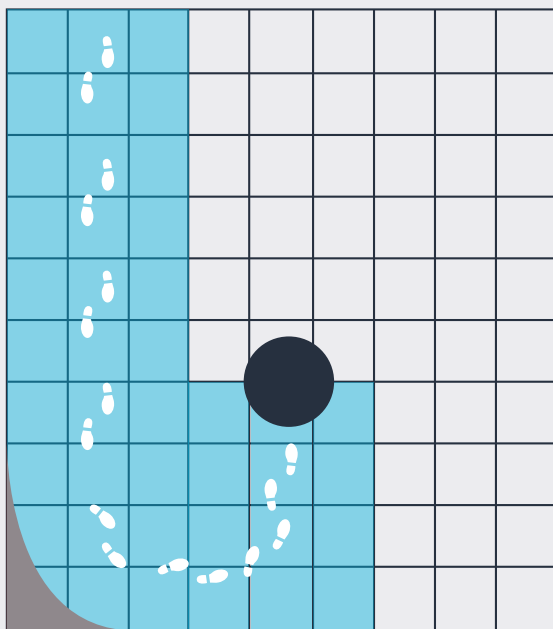

Twice as fast as traditional machines - with no time to dry.

Thanks to the 'S-Motion' of the Nilfisk Dryft, 100% of tricky areas can be cleaned faster, with 75% less walking. Agile and flexible, it can swing from left to right in an 'S-Motion' - reducing the time needed to clean areas, compared to traditional walk-behind machines and mops.

Walk-behind machine

The user has to walk up and down the space 4 times, taking around 20 seconds each time.

1.6m

Nilfisk Dryft

The user only needs to walk up and down the space twice, taking more or less half the time than the traditional walk-behind machine.