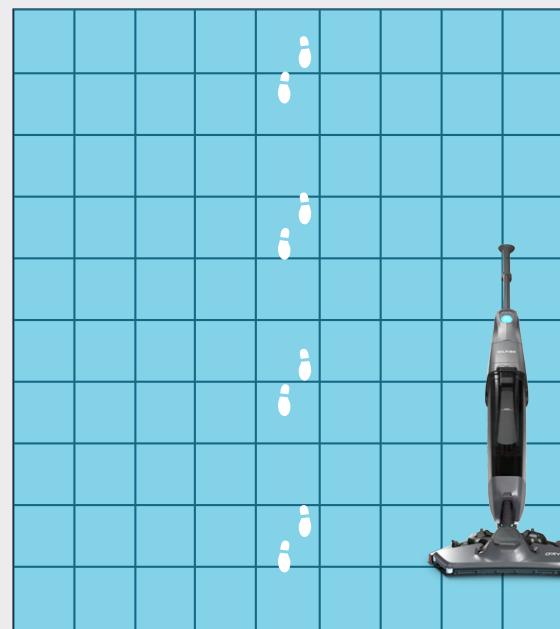

# Twice as fast as traditional machines - with no time to dry.

Thanks to the 'S-Motion' of the Nilfisk Dryft, 100% of tricky areas can be cleaned faster, with 75% less walking. Agile and flexible, it can swing from left to right in an 'S-Motion' - reducing the time needed to clean areas, compared to traditional walk-behind machines and mops.

## Walk-behind machine

The user has to walk up and down the space 4 times, taking around 20 seconds each time.

1.6m

## Nilfisk Dryft

The user only needs to walk up and down the space twice, taking more or less half the time than the traditional walk-behind machine.

1.6m

## The shape of things to come

The unique orbital deck removes dirt much more efficiently than a traditional mop - resulting in a visibly cleaner floor.