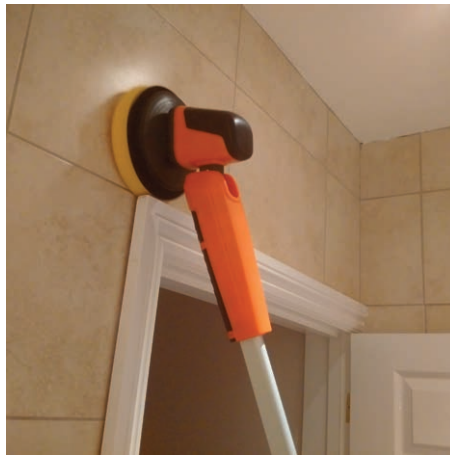

iVO Power Brush XL Applications

Flooring Edges & Corners

Under Toilets & Urinals

Vinyl & Non-Slip Surfaces

Mirrors & Glass

Wall Washing

Ceilings & Ventilation Grilles

Tight & Awkward Areas

Under Partitions

Tiles & Grout

And 100's more time & effort saving applications!

Kit Contents

iVo Power Brush XL Kit - IPBXL

iVo Power Brush XL	x1
Battery	x2
Medium Brush, Large	x1
Tough Brush, Large	x1
Tough Brush, Small	x1
Pad Holder	x1
Soft Sponge Washing Pad	x1
Black Tough Scrubbing Pad	x1
Red Medium Scrubbing Pad	x1
Maroon Detail Scrubbing Pad	x1
Microfibre Cleaning Pad	x1
Fast Battery Charging Unit	x1
iVo Storage Bag	x1