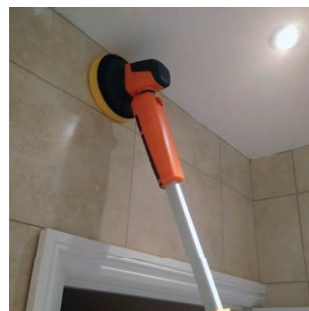

**Power
Brush XL**
Innovative cleaning & hygiene equipment

**Effective and versatile
portable multi-scrubber**

Pools

Floors

Ceilings

Vehicles

Walls

Stairs

-  **Lightweight**
-  **Removable battery**
-  **Extendable handle**
-  **Twist & tilt versatility**
-  **High torque & Waterproof**

Batteries are replaced easily for continuous work & remote charging.

Extendable handle for those difficult to reach areas

3-Position twist handle versatility

Multi-position head angle flexibility

- 8 Attachments
- 2 hour runtime
- 2 hour charge time
- Time Saving
- Simple & Fast
- Portable
- Versatile
- Cost Effective

iVO Power Brush XL Applications

Flooring Edges & Corners

Under Toilets & Urinals

Vinyl & Non-Slip Surfaces

Mirrors & Glass

Wall Washing

Ceilings & Ventilation Grilles

Tight & Awkward Areas