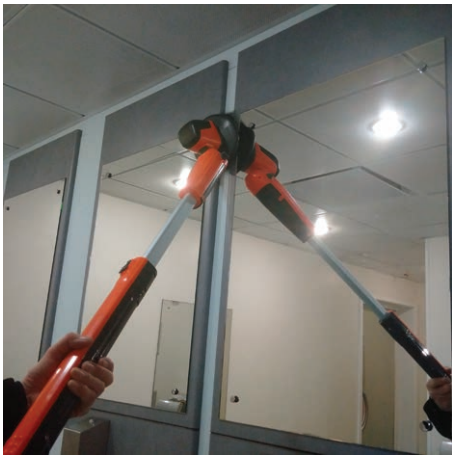

iVO Power Brush XL Applications

Flooring Edges & Corners

Under Toilets & Urinals

Vinyl & Non-Slip Surfaces

Mirrors & Glass

Wall Washing

Ceilings & Ventilation Grilles

Tight & Awkward Areas