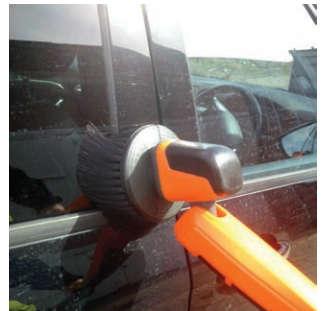

**Power
Brush XL**
Innovative cleaning & hygiene equipment

**Effective and versatile
portable multi-scrubber**

Vehicles

- **Lightweight**
- **Removable battery**
- **Extendable handle**
- **Twist & tilt versatility**
- **High torque & Waterproof**