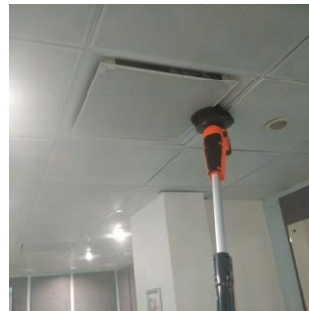

**Power
Brush XL**
Innovative cleaning & hygiene equipment

**Effective and versatile
portable multi-scrubber**

Ceilings

- **Lightweight**
- **Removable battery**
- **Extendable handle**
- **Twist & tilt versatility**
- **High torque & Waterproof**