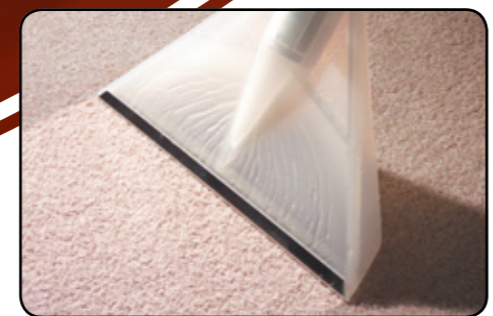

Hand upholstery and stair tool

Quick release cleaning liquid connector

Large rear wheels provide stability

Simple controls

Fishtail extraction

Fold down transit handle WV470

- All Purpose 4 in 1**  
 Dry, Wet, Spray extraction carpet cleaning and upholstery cleaning/ car valeting.
- Tank Within a Tank**  
 Simple, clean and efficient. This unique design allows an easy to fill and quick to change system.
- Compact**  
 Easy to store and always on hand, ready for anything.
- Professional and Powerful**  
 Long life professional TwinFlo bypass motor.
- On the Move**  
 Large rear wheels provide stability during transportation. The CT470 is equipped with a handy folding handle, great for moving, great for storage.
- Professional Accessory Kit**  
 Accessory kit incorporates stainless steel tube set. (See page 38 for full accessories)